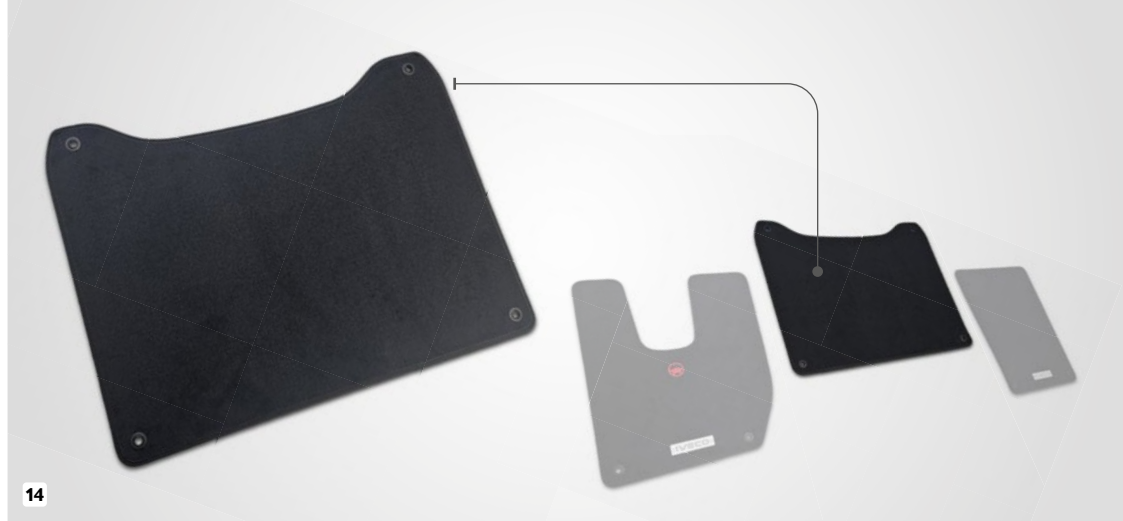

16

	PN (Left-hand drive)	PN (Right-hand drive)	Description	Material	Applicability
13	500049912	500051251	Pro carpet mat	Tufted velour	IVECO Way MY19 and MY22 range, AS cab
14	500049913	500049913	Pro carpet mat in middle area	Tufted velour	IVECO Way MY19 and MY22 range, AS cab
15	500049914	500049954	Pro carpet mat	Tufted velour	IVECO Way MY19 and MY22 range, AS cab
16	500049915	500049915	Pro carpet mat in middle area	Tufted velour	IVECO Way MY19 and MY22 range, AS cab