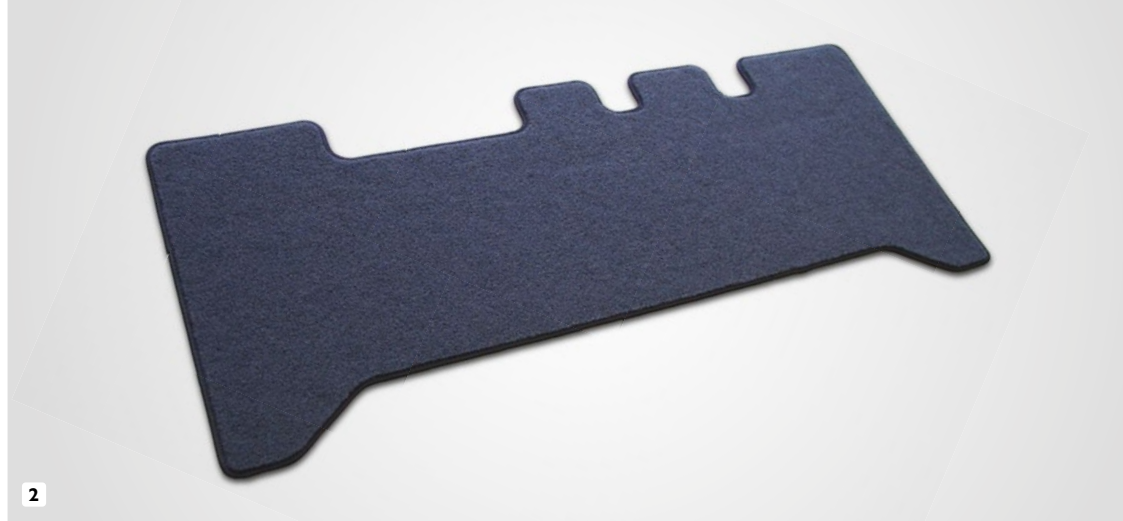

PN (Left-hand drive)	PN (Right-hand drive)	Description	Material	Applicability
1	500043695		Carpet mat	Needle-punched velour	Daily Van and Cab up to MY24
2	2994964		Carpet mat	Needle-punched velour	Daily Van and Cab up to MY24
3	500050596	500051225	Pro carpet mat	Tufted velour	Daily Van and Cab up to MY24
4	500052094		Rubber mat	Rubber	Daily Van and Cab up to MY24