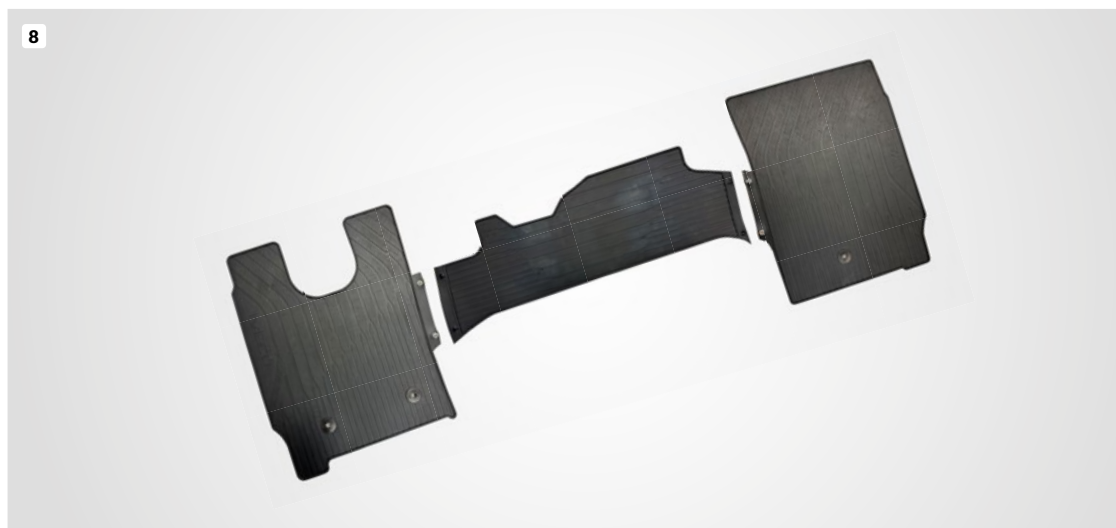

8

	PN (Left-hand drive)	PN (Right-hand drive)	Description	Material	Applicability
5	500051247		Carpet mat	Needle-punched velour	Eurocargo up to MY08
6	500051248		Carpet mat	Needle-punched velour	Eurocargo from MY08 up to MY24
7	500050609	500051226	Pro carpet mat	Tufted velour	Eurocargo from MY08 up to MY24
8	500050190	incoming	Rubber mat	Rubber	Eurocargo up to MY08, from MY08 up to MY24